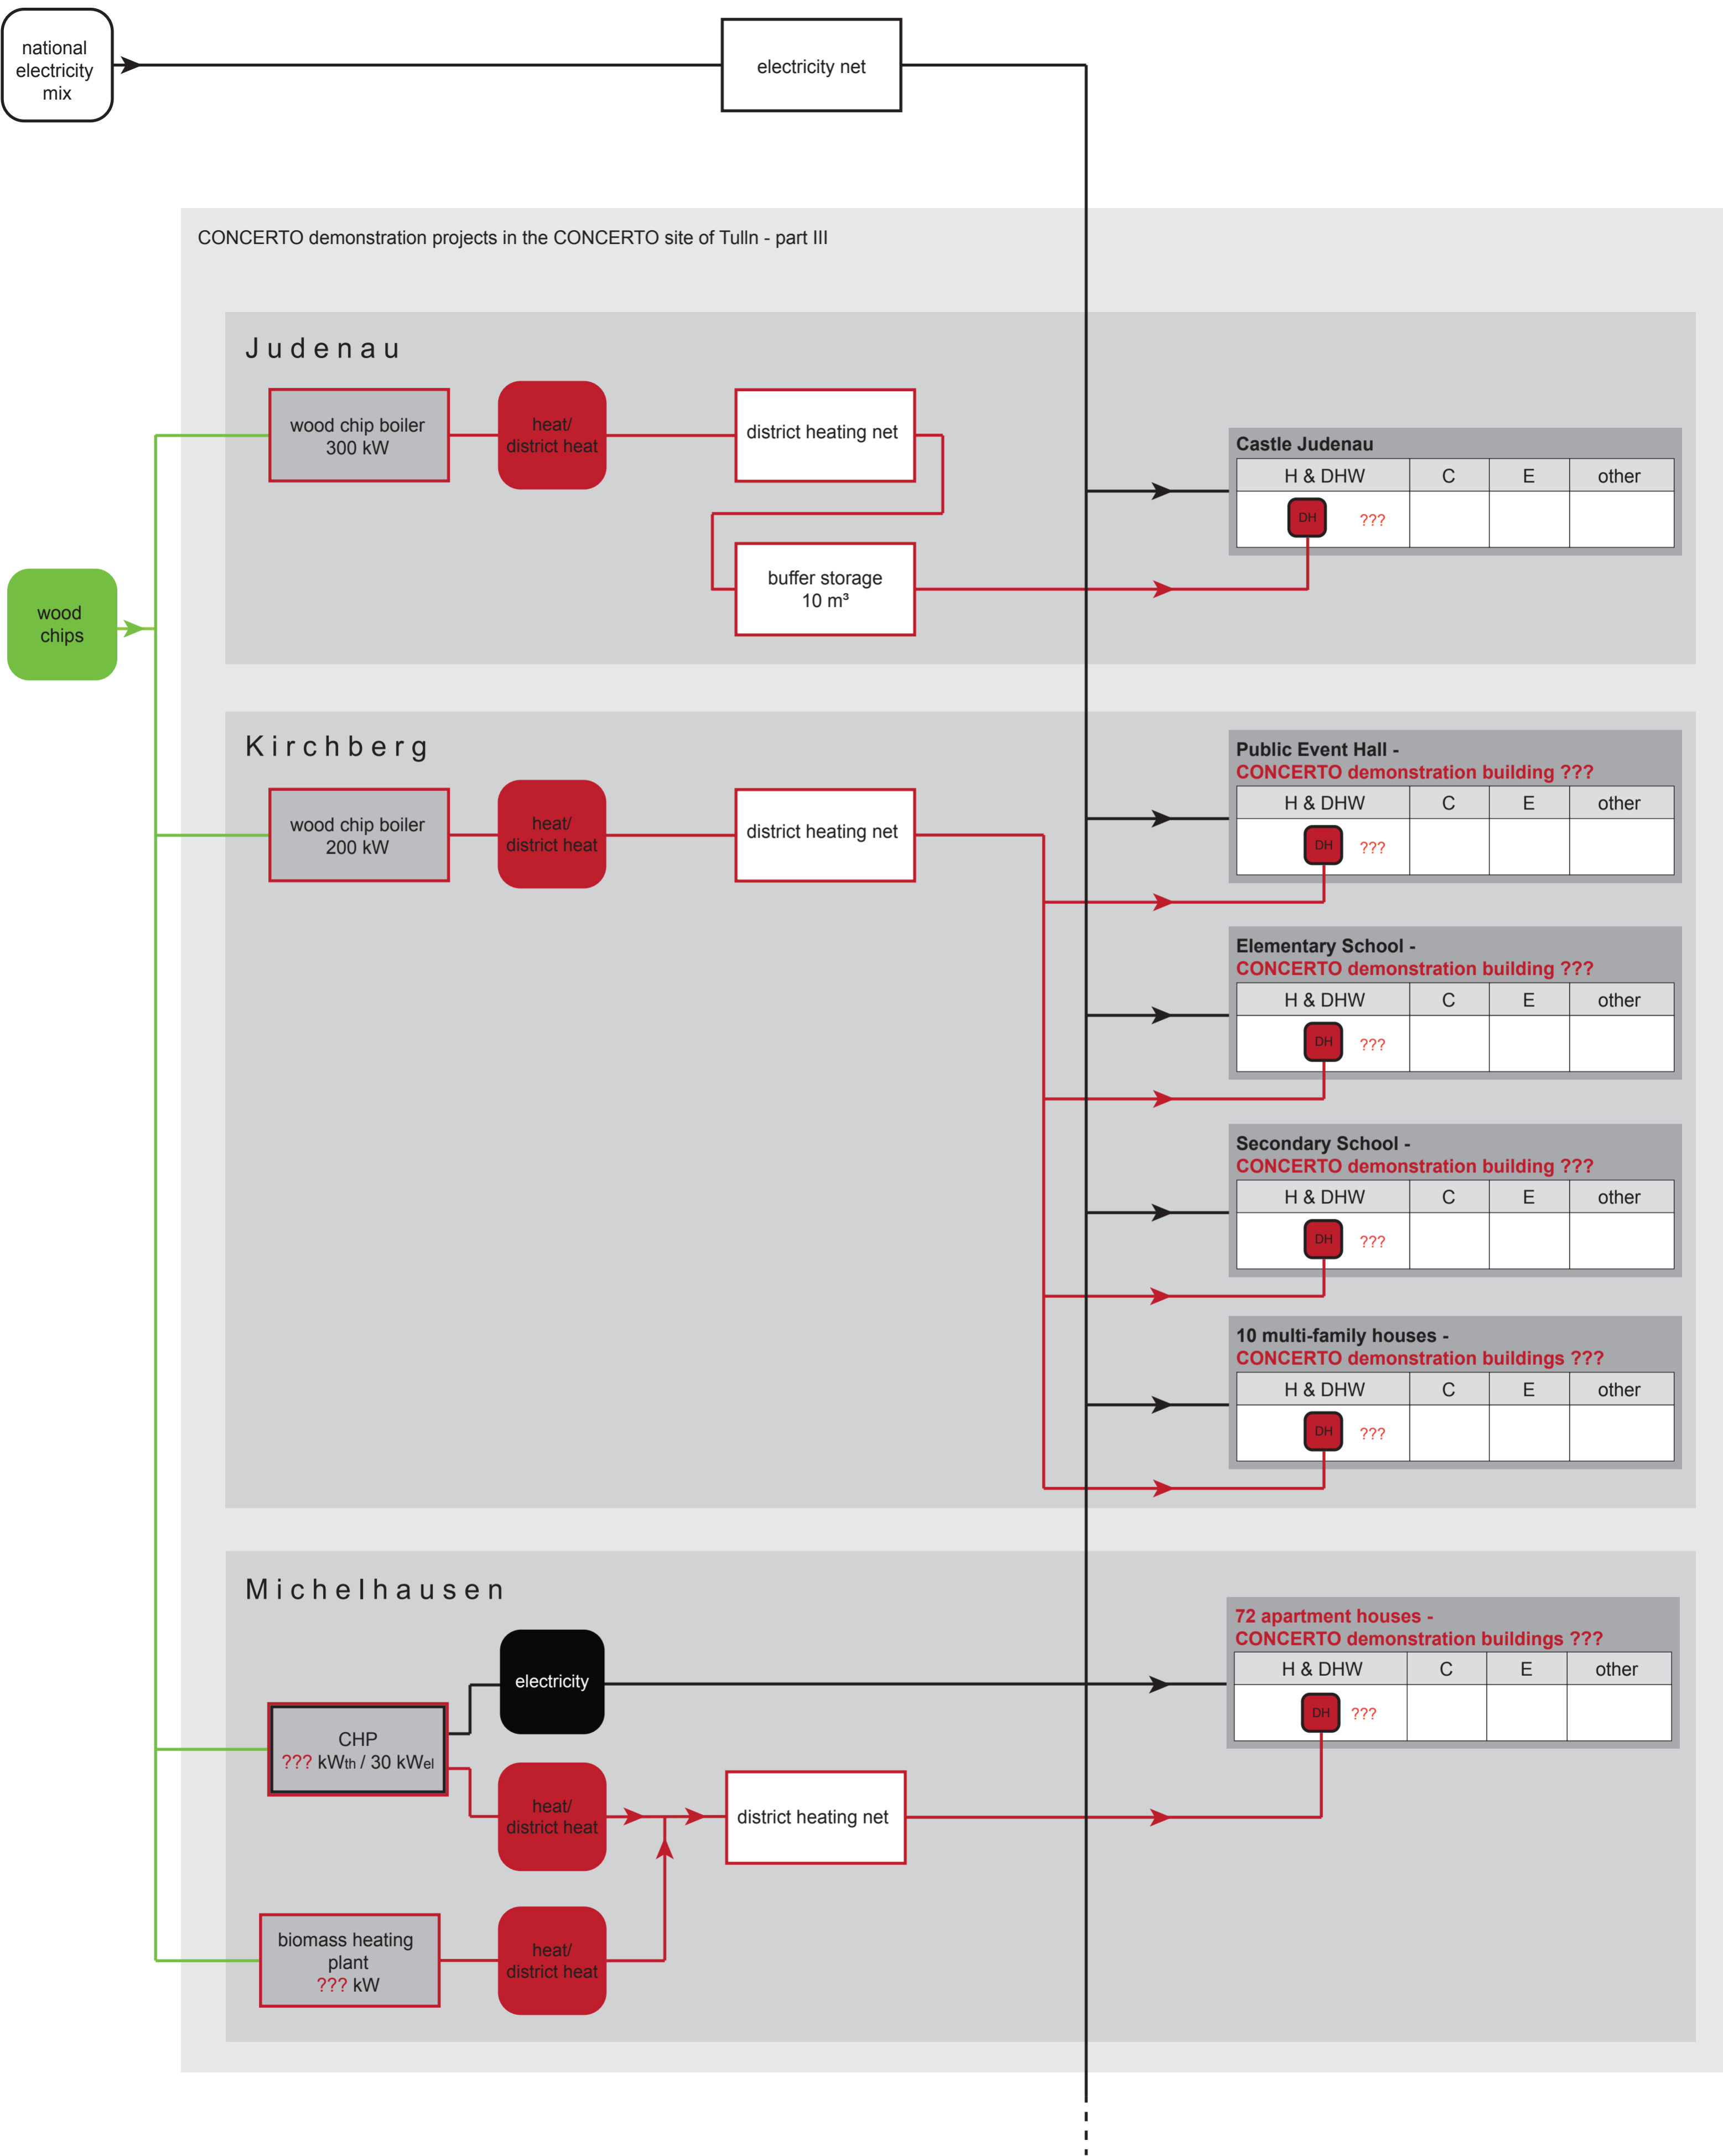

Legend

District Heating			
H Space Heating	DHW Domestic Hot Water	E Electricity generation	C Cooling

CONCERTO Project	Project Site	Building	Date	Author
SEMS	Tulln - Part I	Demonstration Buildings	09.10.2013	Gina Neidhardt

Legend

 Solar Thermal			
H Space Heating	DHW Domestic Hot Water	E Electricity generation	C Cooling

CONCERTO Project	Project Site	Building	Date	Author
SEMS	Tulln - Part II	Demonstration Buildings	09.10.2013	Gina Neidhardt

Legend

District Heating			
H Space Heating	DHW Domestic Hot Water	E Electricity generation	C Cooling

CONCERTO Project	Project Site	Building	Date	Author
SEMS	Tulln - Part III	Demonstration Buildings	09.10.2013	Gina Neidhardt