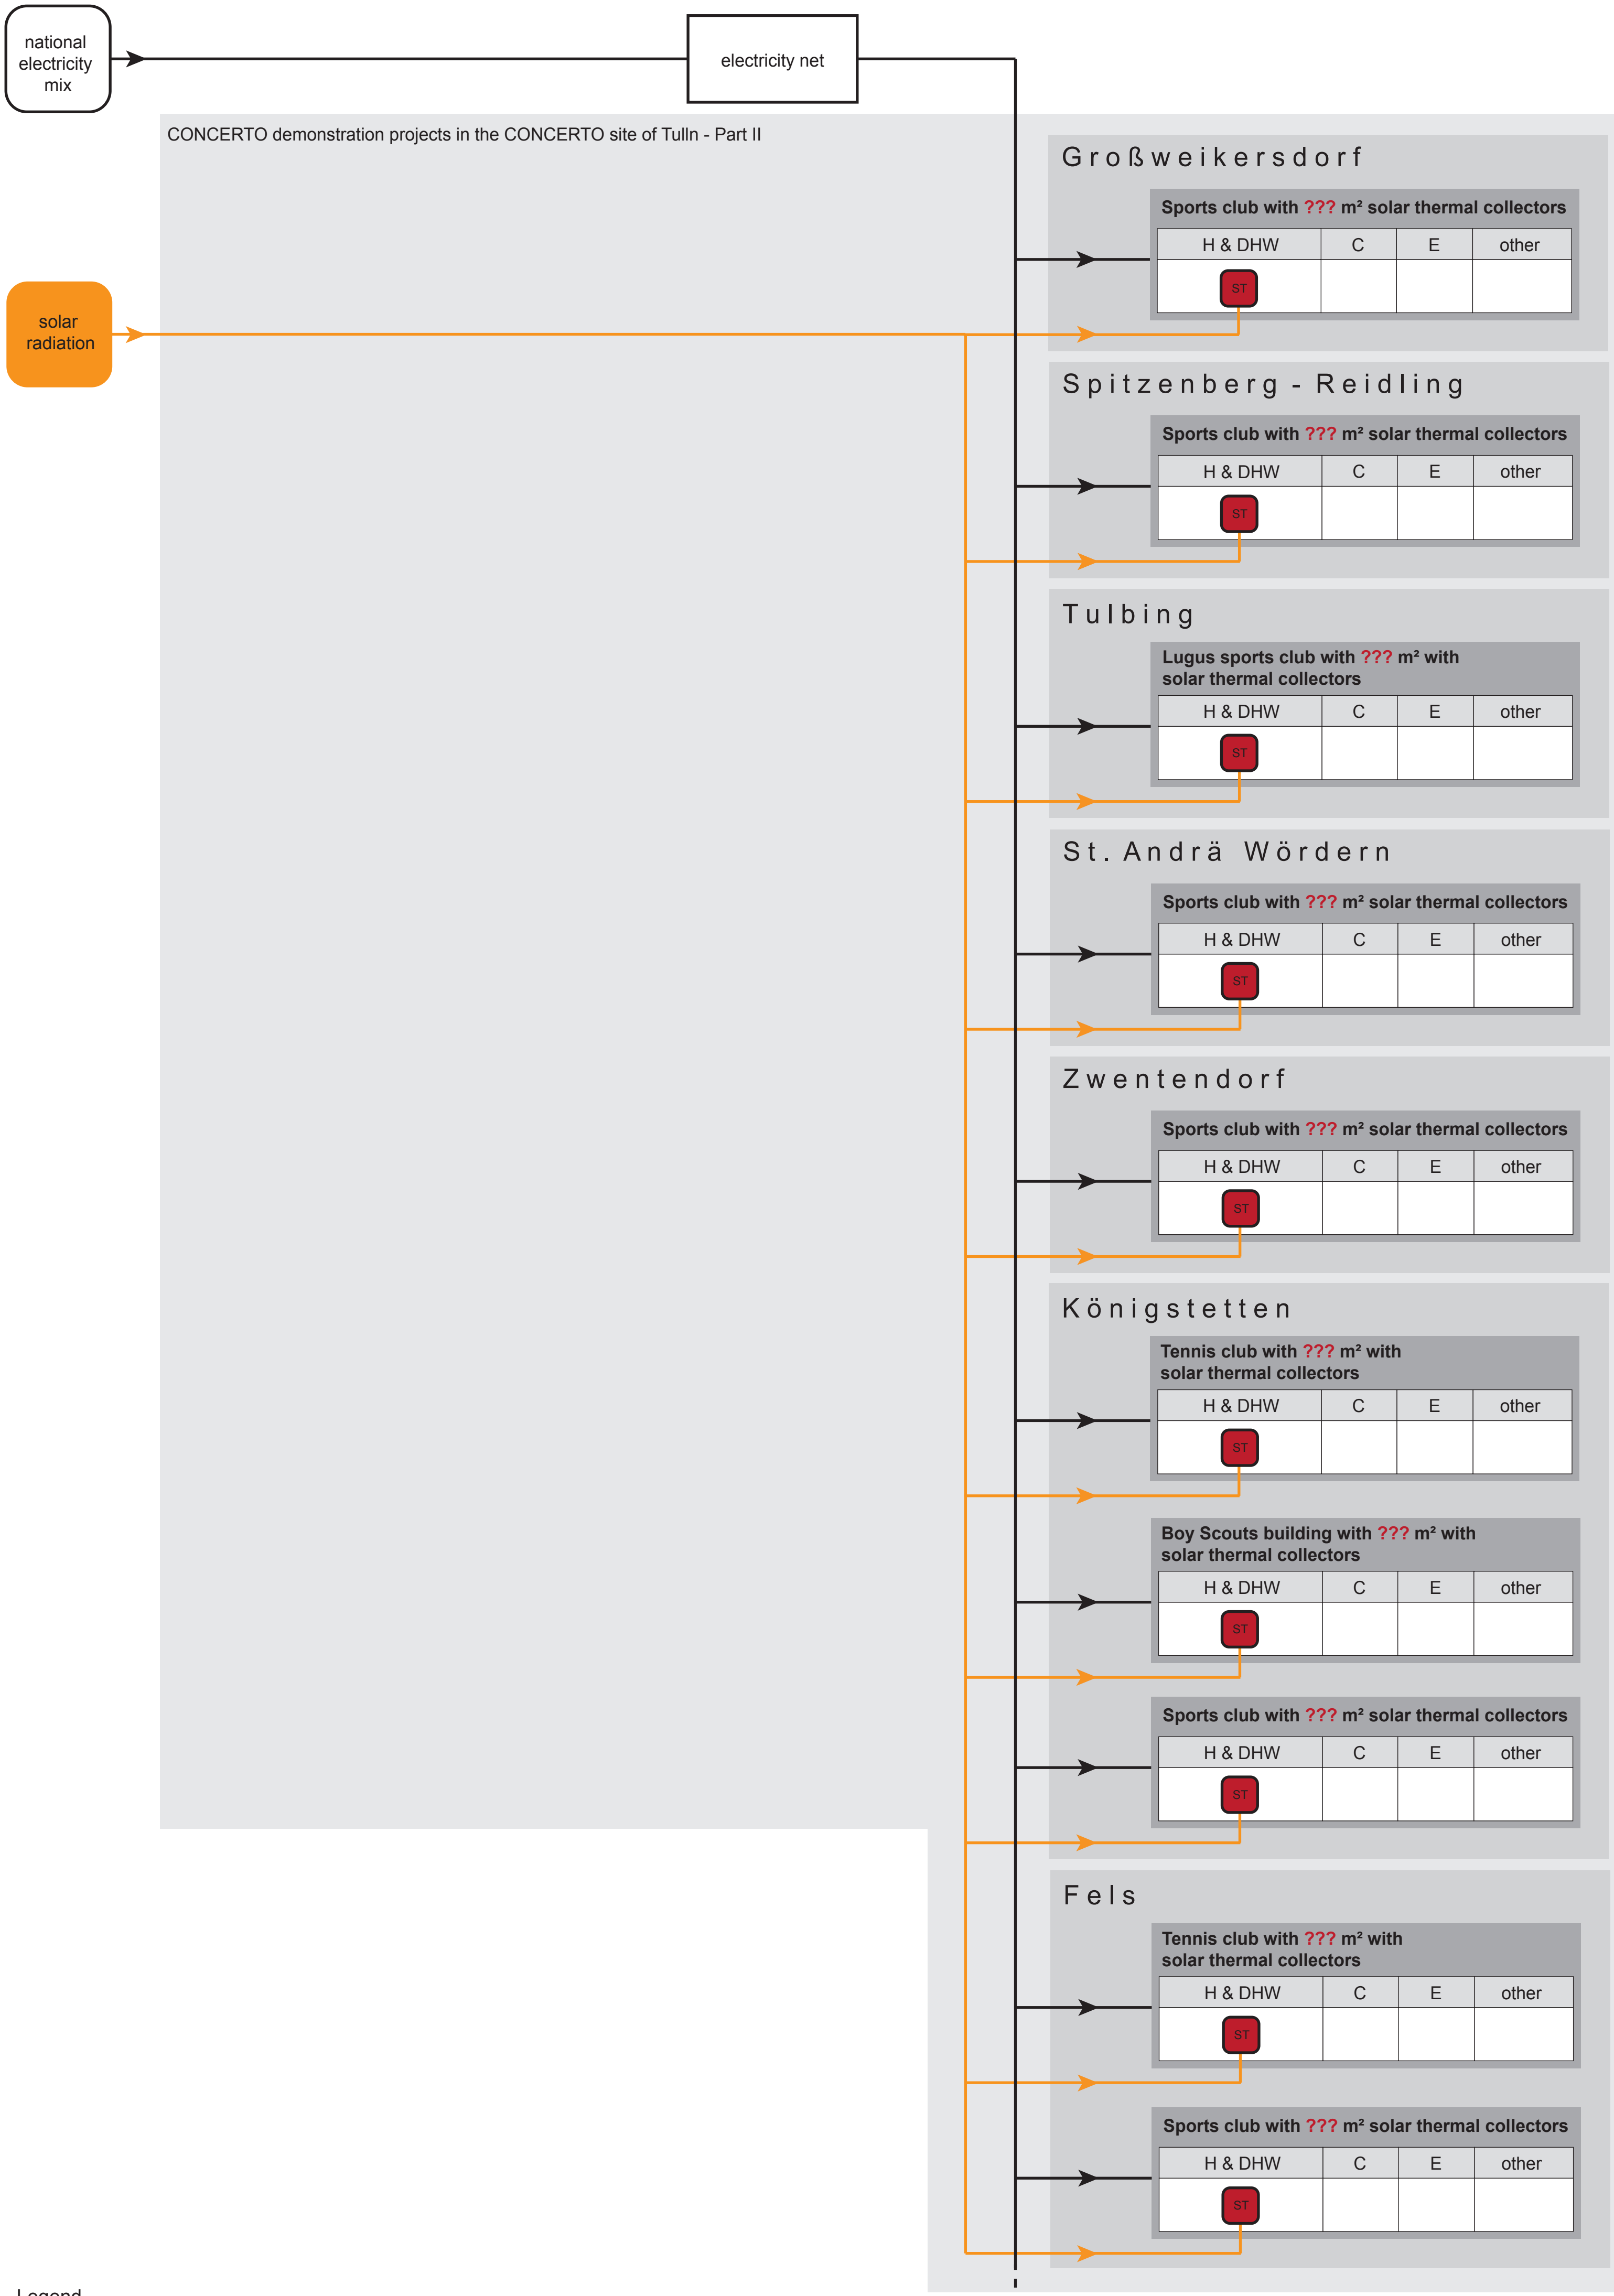

Legend

District Heating			
H Space Heating	DHW Domestic Hot Water	E Electricity generation	C Cooling

CONCERTO Project	Project Site	Building	Date	Author
SEMS	Tulln - Part I	Demonstration Buildings	09.10.2013	Gina Neidhardt